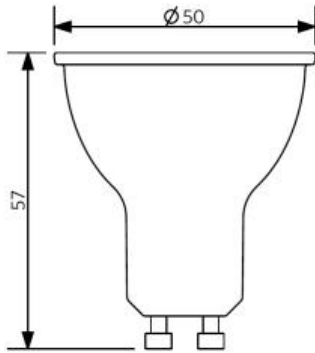

Specifications

Item Code	Item Description	Voltage (V)	Equivalent to (W)	Power (W)	Lumen	Efficacy (lm/W)	CCT (K)	Weight (kg/pc)	Energy Level
140060955	LED-E-GU10-7,5W-4000K-36D-DIM	220-240	Halogen 75W	7.5	575	77	4000	0.06	A+

Packaging Information

Item		Box			
Item Code	Item Description	Dimensions (mm) (LxWxH)	Gross Weight (kg)	EAN	pc/box
140060955	LED-E-GU10-7,5W-4000K-36D-DIM	52x52x65	0.07	6945730456571	1
140060955	LED-E-GU10-7,5W-4000K-36D-DIM	275x75x113	2.68	6945730471901	10

Dimensional Drawing (mm)

LED-E-GU10-7,5W

Photometric Data

LED-E-GU10-7,5W