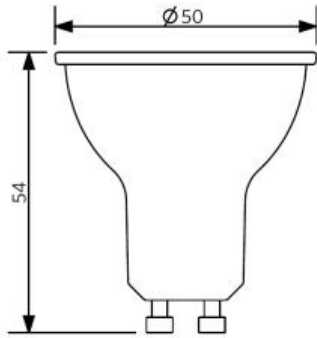

Specifications

Item Code	Item Description	Voltage (V)	Equivalent to (W)	Power (W)	Lumen	Efficacy (lm/W)	CCT (K)	Weight (kg/pc)	Energy Level
140060953	LED-E-GU10-5,2W-4000K-36D-DIM	220-240	Halogen 50W	5.2	360	69	4000	0.04	A+

Packaging Information

Item		Box			
Item Code	Item Description	Dimensions (mm) (LxWxH)	Gross Weight (kg)	EAN	pc/box
140060953	LED-E-GU10-5,2W-4000K-36D-DIM	52x52x62	0.05	6945730494252	1
140060953	LED-E-GU10-5,2W-4000K-36D-DIM	275x75x113	1.84	6945730471864	10

Dimensional Drawing (mm)

LED-E-GU10-5,2W

Photometric Data

LED-E-GU10-5,2W