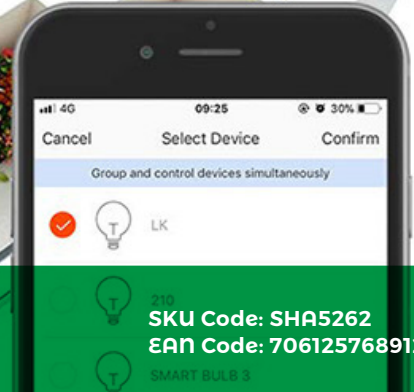

WI-FI SMART A60 9W RGB+W+W+W BULB

Download our app

ENERJSMART

Specification

Item Weight	99.8 g
Product Dimensions	6 x 12.3 x 6 cm
Shape	A60 Bulb
Voltage	230 volts
Specific Uses	General purpose
Type of Bulb	LED
Cap Type	B22
EU Energy Efficiency Label	A+
Efficiency	800 lumen
Wattage	9 watts
Incandescent Equivalent	Average Life 30000 hours
60 watts	
Beam Angle	240 degrees
App Name	ENERJSMART
Wi-Fi Frequency	2.4G only (5G not supported)

Features

- Latest Technology: Tunable White includes Bright Day White 6000K and Cozy Warm White 2700K. You can dim the lamp via APP (ENERJ Smart APP) or voice command, making your home more comfortable space.
- Work hard, Party Harder: More than 16 million colours for you to choose. Eight scene modes (Night, Reading, Party, Leisure, Soft, Rainbow, Shine, Gorgeous) for you to enjoy your wonderful life after work.
- Smart Voice Control: No hub required, works great with Alexa, Google Home and IFTTT, so that you can easily turn on/off the bulb, adjust the colour with just your voice or even dim your lights.
- Make your home smarter: you can use it in anywhere in your home, such as kitchen, bedroom, living room, hall, porch, pantry, wall light, stairs, thereby making your home smarter place to live.
- Excellent after-sales service: CE and RoHS approved. We offer 24-month warranty! We have a dedicated technical support to help you in case you have any queries.