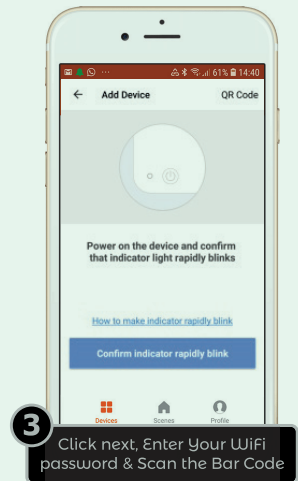

PREMIUM SMART WI-FI INDOOR IP CAMERA

SKU Code: IPC1020
EAN Code: 7061256098831

3 Simple steps to install and Go Live!

1 Download the App and Register

2 Add Device and Select Smart Camera

3 Click next, Enter Your WiFi password & Scan the Bar Code

Features

- 112° wide-angle advanced glass lens combined with 345° horizontal & 115° vertical rotation range create a complete 360° coverage.
- Advanced night vision provides visibility in pitch dark, with no light pollution, so your baby or pet will not be disturbed by LED glare.
- Responsive and advanced microphone with a built-in anti-noise filter for a clear 2-way Audio experience.
- Receive real-time Activity Alerts while you're out.
- Reliable Wi-Fi connectivity to access your camera with ENERJSMART App on mobile device at anytime, anywhere. Built-in support for 802.11b/g/n 2.4Ghz (5Ghz currently not supported) Wi-Fi band.
- Works With Alexa Echo and Google Home: Not a normal ip camera, you could use amazon alexa to control our camera, simply link ENERJSMART app with your alexa app and just say alexa, turn on the camera. Then you could see image on your echo show. You can also add on more ENER-J products such as wifi sensors and group them with this IP Camera.