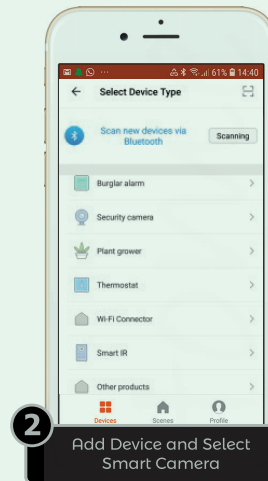

PREMIUM SMART WI-FI INDOOR IP CAMERA

SKU Code: IPC1020
EAN Code: 7061256098831

3 Simple steps to install and Go Live!

1 Download the App and Register

2 Add Device and Select Smart Camera

3 Click next, Enter Your WiFi password & Scan the Bar Code

Features

- 112° wide-angle advanced glass lens combined with 345° horizontal & 115° vertical rotation range create a complete 360° coverage.
- Advanced night vision provides visibility in pitch dark, with no light pollution, so your baby or pet will not be disturbed by LED glare.
- Responsive and advanced microphone with a built-in anti-noise filter for a clear 2-way Audio experience.
- Receive real-time Activity Alerts while you're out.
- Reliable Wi-Fi connectivity to access your camera with ENERJSMART App on mobile device at anytime, anywhere. Built-in support for 802.11b/g/n 2.4Ghz (5Ghz currently not supported) Wi-Fi band.
- Works With Alexa Echo and Google Home: Not a normal ip camera, you could use amazon alexa to control our camera, simply link ENERJSMART app with your alexa app and just say alexa, turn on the camera. Then you could see image on your echo show. You can also add on more ENER-J products such as wifi sensors and group them with this IP Camera.

Video/Image	
Resolution	720P / 1MP
Compression	H.264 High profile
Effective number of pixels	1280*720P
Viewing angle	80 degree
Frame rate	15 FPS
Mirror/Flip	Yes
View mode	HD & SD
Audio	
Communication	Two way audio
Input	Built in MIC & Speaker
Output	Built in MIC & Speaker
Audio	
Interface	NO RJ45
Supported protocols	IP, TCP, DHCP WPS.
Dynamic DNS	Yes
Port forwarding	P2P
Stream	Dual Stream
DHCP	Automatic
Wireless	
Standards	IEEE 802.11n: 150Mbps IEEE 802.11g: 54Mbps IEEE 802.11b: 11Mbps
Frequency	2.4GHz
Antennas	One, Omnidirectional
Antenna gain	3dBi
Network security	WEP, WPA, WPA2