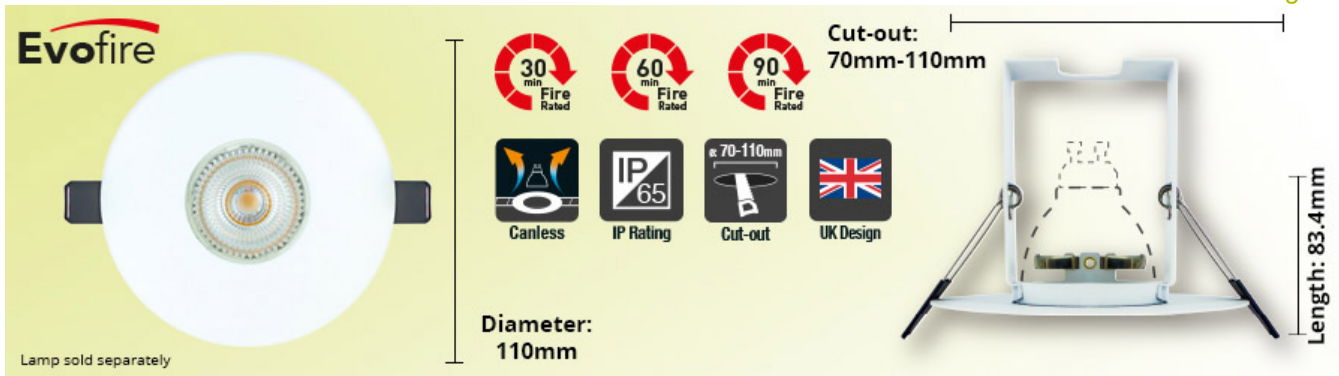

Evofire 70mm-100mm cut-out Fire Rated Downlight Round White with Insulation Guard and GU10 Holder

Partcode: ILDLFR70D013 / Page: 1

The Evofire Fire Rated Downlight is a safe and attractive fitting for a GU10 or MR16 LED lamp. The fully open design of the Evofire does not conceal your lamp in a large metal canister, which can trap some of the heat it generates, lowering lamp lifetime and performance. Lamps installed in an Evofire run at up to 10 degrees C cooler than a typical can-style fire rated downlight from leading LED brands - this can extend the lifetime of your lamps.

As well being very tough thanks to its steel construction, The Evofire is also a highly aesthetic choice for Fire Rated lighting. The 1mm blend-in bezel is up to 10 times thinner than typical IP65 rated downlights, has a high quality powder coating and fits almost flush with your ceiling, so the downlight looks discreet and pleasing in any setting.

Partcode: ILDLFR70D013 / Page: 2

Physical Data

Length: 83mm

Diameter: 112mm

Weight (Unpackaged Single Unit): 200g

Cut Out Diameter: 70-100mm

Lamp or Luminaire Shape: Round

Luminaire Fixing: Recess mounted

Width (unit of 1): 115mm

Depth (unit of 1): 115mm

Outer packaging info available on website

Product data last updated on: Tuesday, November 27, 2018 - 16:20