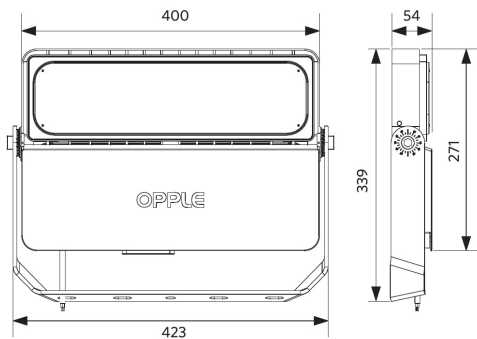

Dimensional Drawing (mm)

LEDfloodMo-P Re340

Photometric Data